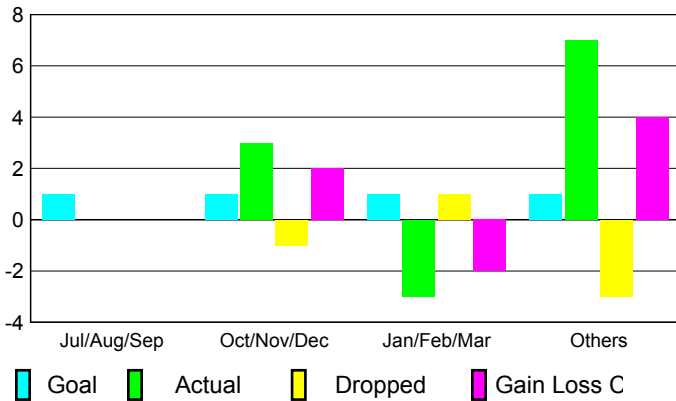

2008-2009 GMT Quarterly Report for District (or Undistricted) **District B 3**

GMT: **PEDRO A BOTELLO ORTIZ**

Location: **MEXICO**

GMT CA: **3**

CLUBS

Club Results 2008-2009

Clubs 2007-2008

Month	New Club Goal	Actual New Clubs	Actual Dropped Clubs	Gain/Loss of Clubs	Gain/Loss of Clubs
Jul/Aug/Sep	1	0	0	0	1
Oct/Nov/Dec	1	3	-1	2	2
Jan/Feb/Mar	1	-3	1	-2	0
Apr/May/June	1	7	-3	4	1
Totals	4	7	-3	4	4

Club Results 2008-2009

Goal, New, Dropped, Gain/Loss

Comparison of Club Gain/Loss

Current Year Compared to the Previous Year