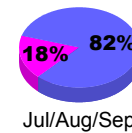

Gender Comparison 2008-2009