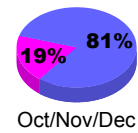

Gender Comparison 2008-2009