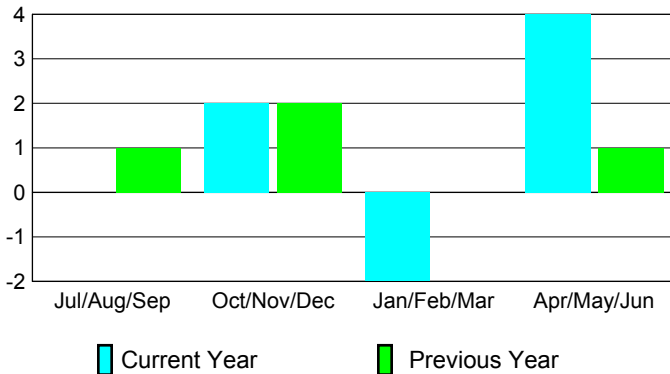

2008-2009 GMT Quarterly Report for District (or Undistricted) **District B 3**

GMT: **PEDRO A BOTELLO ORTIZ**

Location: **MEXICO**

GMT CA: **3**

CLUBS

Club Results 2008-2009

Clubs 2007-2008

Month	New Club Goal	Actual New Clubs	Actual Dropped Clubs	Gain/Loss of Clubs	Gain/Loss of Clubs
Jul/Aug/Sep	1	0	0	0	1
Oct/Nov/Dec	1	3	-1	2	2
Jan/Feb/Mar	1	-3	1	-2	0
Apr/May/June	1	7	-3	4	1
Totals	4	7	-3	4	4

Club Results 2008-2009

Goal, New, Dropped, Gain/Loss

Comparison of Club Gain/Loss

Current Year Compared to the Previous Year

YTD Status Quo Clubs 2008-2009

Status Quo Clubs Compared to Status Quo Members

MEMBERSHIP

Membership Results 2008-2009

Membership 2007-2008

Month	Net Memb Goal	Actual New Memb	Actual Dropped Memb	Gain/Loss of Memb	Gain/Loss of Memb
Jul/Aug/Sep	40	37	-67	-30	-6
Oct/Nov/Dec	40	171	-97	74	1
Jan/Feb/Mar	40	84	-96	-12	-42
Apr/May/June	40	135	-114	21	-9
Totals	160	427	-374	53	-56

Membership Results 2008-2009

Goal, New, Dropped, Gain/Loss

Comparison of Membership Gain/Loss

Current Year Compared to the Previous Year

Gender Comparison 2008-2009

Male

Female