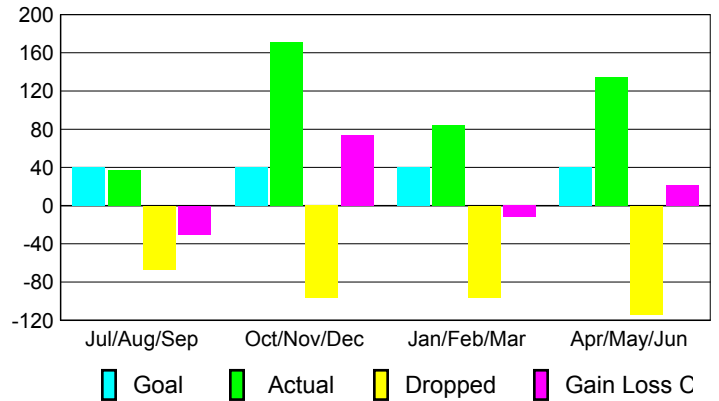

Membership Results 2008-2009

Goal, New, Dropped, Gain/Loss

Comparison of Membership Gain/Loss

Current Year Compared to the Previous Year