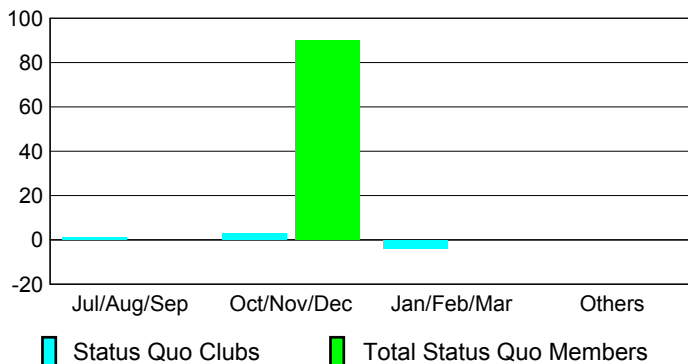

### Clubs 2007-2008

Month	New Club Goal	Actual New Clubs	Actual Dropped Clubs	Gain/Loss of Clubs	Gain/Loss of Clubs
Jul/Aug/Sep	1	0	0	0	1
Oct/Nov/Dec	1	3	-1	2	2
Jan/Feb/Mar	1	-3	1	-2	0
Apr/May/June	1	7	-3	4	1
<b>Totals</b>	<b>4</b>	<b>7</b>	<b>-3</b>	<b>4</b>	<b>4</b>

### Club Results 2008-2009

Goal, New, Dropped, Gain/Loss

### Comparison of Club Gain/Loss

Current Year Compared to the Previous Year

### YTD Status Quo Clubs 2008-2009

Status Quo Clubs Compared to Status Quo Members