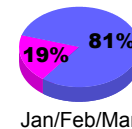

Gender Comparison 2008-2009