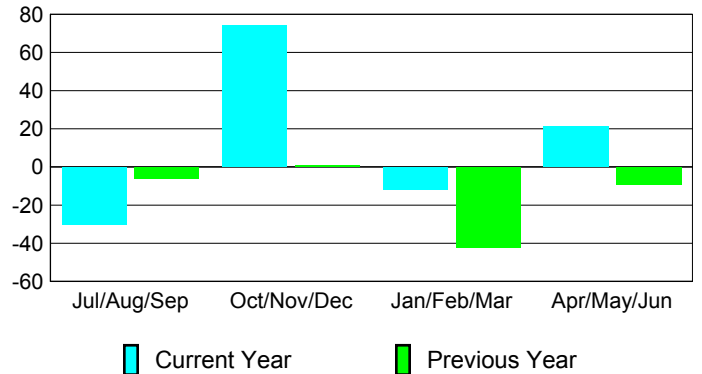

Gender Comparison 2008-2009

Male

Female